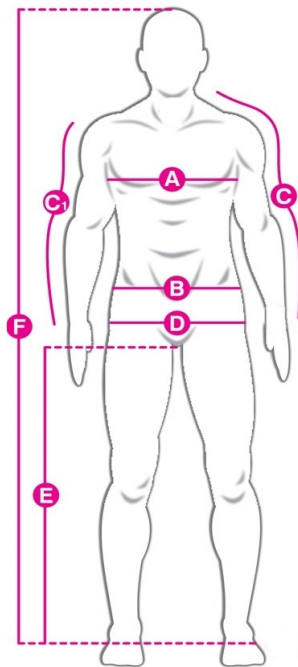

**sandiline** Size Chart

		XS	S	M	LS	L	XLS	XL	XXLS	XXL
A-Chest	Cms	84-88	89-93	94-99	100-106	100-106	106-113	106-113	114-120	114-120
	Inches	33-35	35-37	37-39	39-42	39-42	42-45	42-45	45-47	45-47
B-Waist	Cms	74-79	80-85	86-91	92-97	92-97	98-103	98-103	104-109	104-109
	Inches	29-31	31-33	34-36	36-38	36-38	39-41	39-41	41-43	41-43
C-Shoulder & Sleeve	Cms	74	76	78	80	80	82	82	83	83
	Inches	29	30	31	32	32	32	32	33	33
D-Hips	Cms	86-90	91-95	96-101	102-107	102-107	108-115	108-115	116-122	116-122
	Inches	34-35	36-37	38-40	40-42	40-42	43-45	43-45	46-48	46-48
E-Inside Leg	Cms	77-79	80-82	83-85	83-85	86-88	86-88	89-91	89-91	92-95
	Inches	30-31	31-32	32-34	32-34	34-35	34-35	35-36	35-36	36-37
F-Height	Cms	160-165	166-171	172-177	172-177	178-183	178-183	184-188	184-188	189-192
	Feet' Inches"	5'3"-5'5"	5'5"-5'7"	5'8"-5'10"	5'8"-5'10"	5'10"-6'0"	5'10"-6.0"	6'0"-6'2"	6'0"-6'2"	6'2"-6'4"